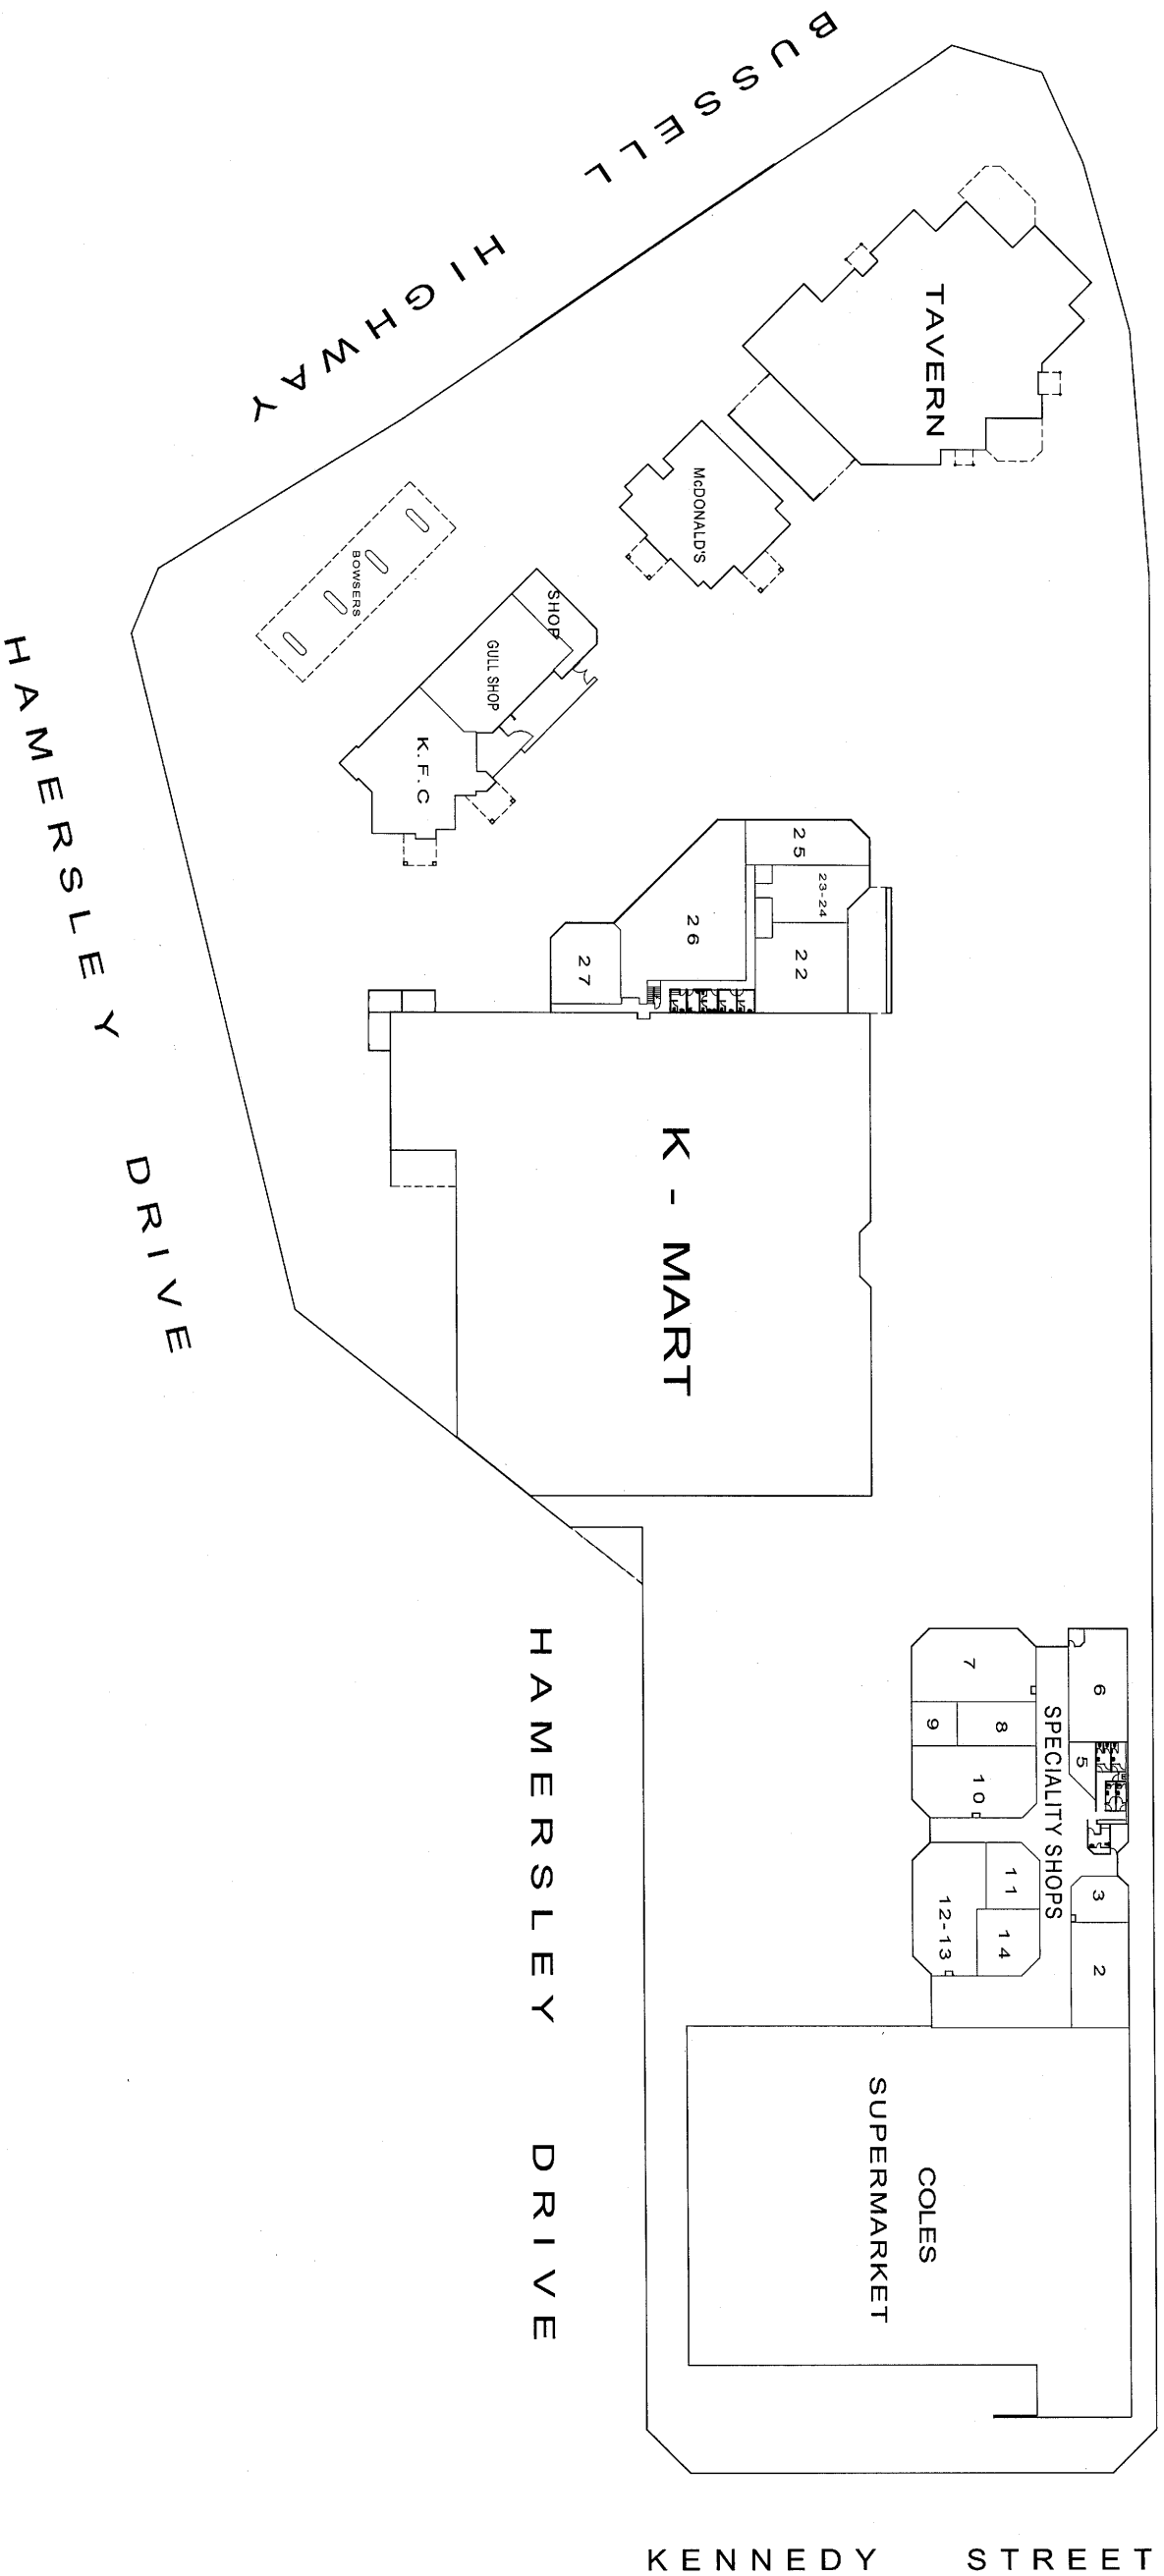

BRITTAIN ROAD

PARKS SHOPPING CENTRE
BUSSELL HIGHWAY BUNBURY

ERCEG MANAGEMENT PTY LTD 1/231 680 503 88

6/51 Manning St, Riverina Centre, Wagga Wagga, NSW, 2675. Tel: (066) 9261 2589 Fax: (066) 9261 1227

ERCEG PROPERTY GROUP • DEVELOPERS • INVESTORS